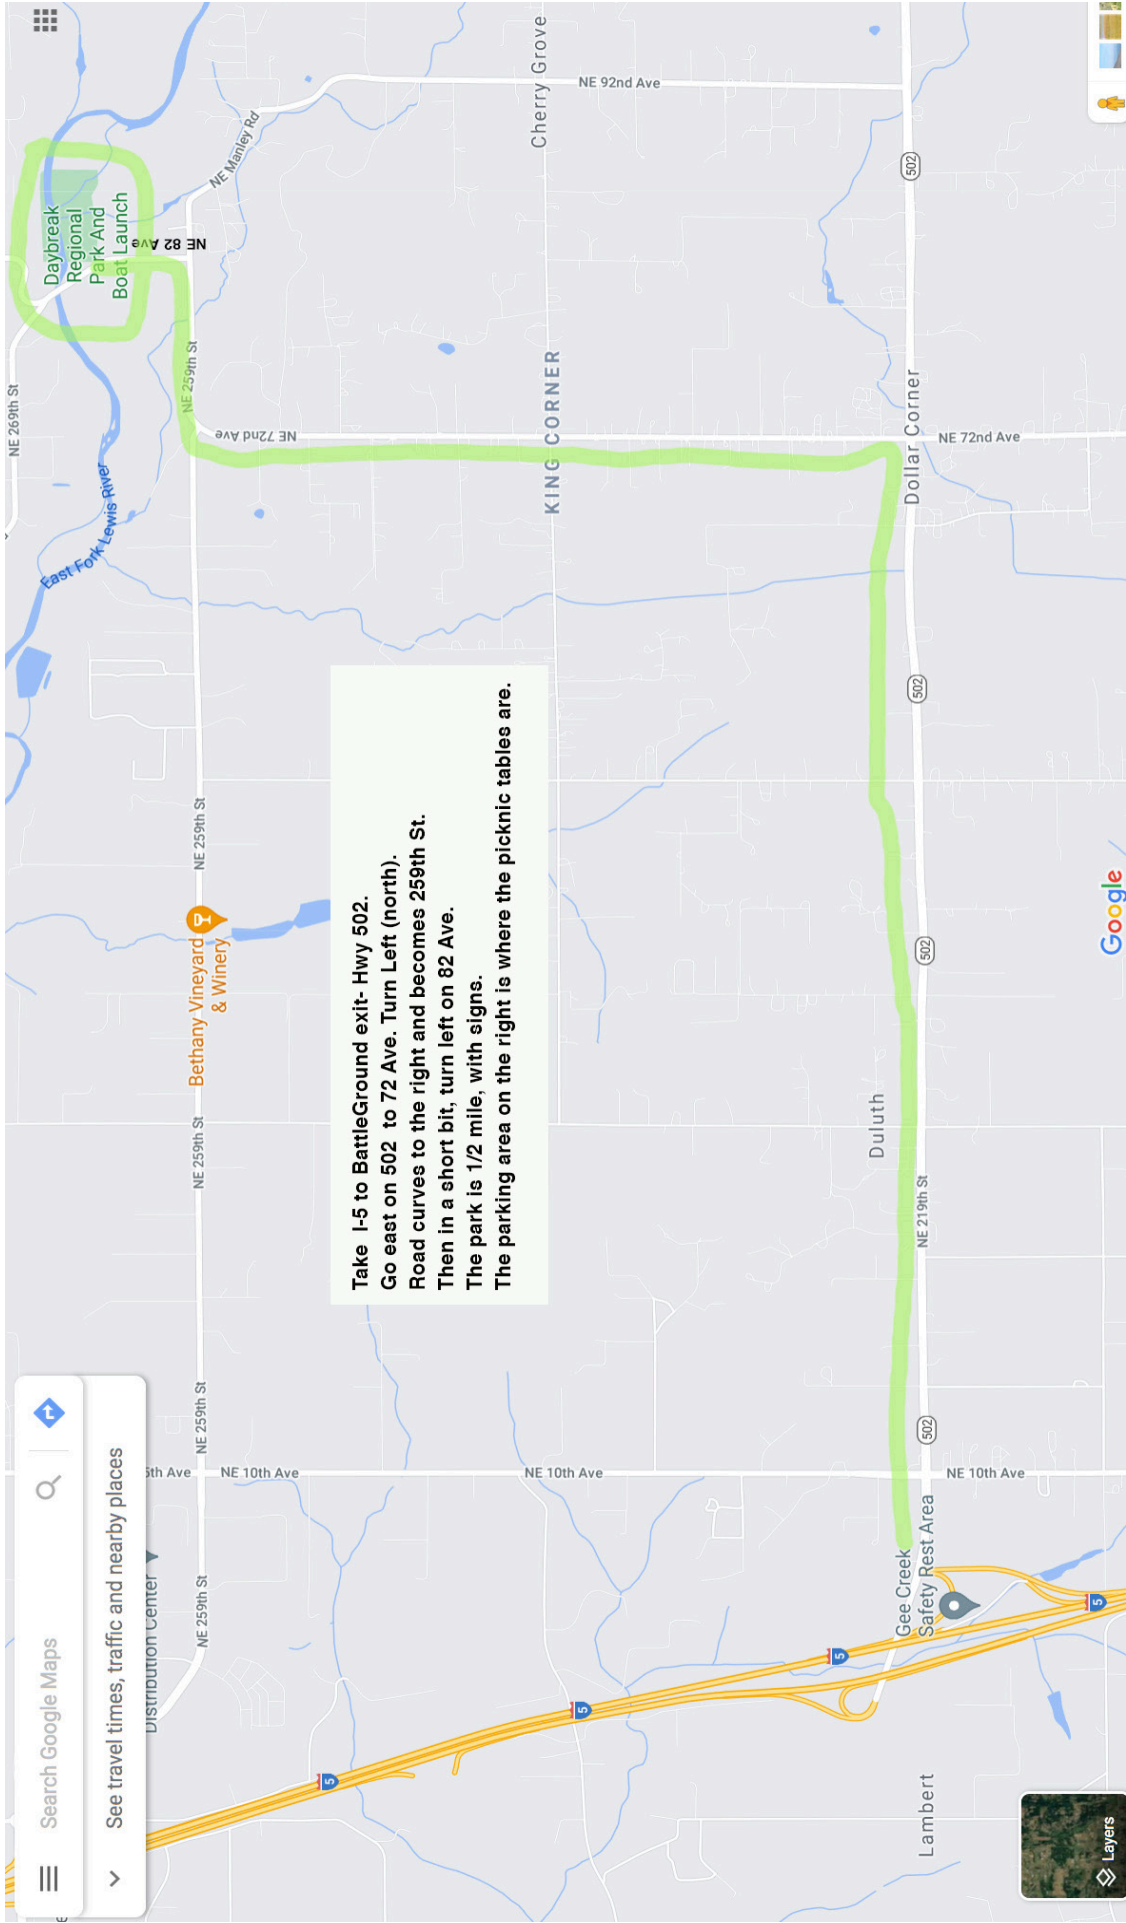

**TUESDAY, JULY 20, 2021 — PAINTING AT 2PM, PICNIC AT 5:30PM**

## **Paint Out, Picnic & Meeting at the Day Break Regional Park**

Afternoon paint-out starts at 2:00.

Picnic Potluck at 5:30.

Show & Tell after the Picnic.

Please bring a dish to share and a lawn chair.

NOPG will provide paper plates, plastic ware, napkins and bottled water.

Significant others invited!

Directions on next page...

Search Google Maps

See travel times, traffic and nearby places

Take I-5 to BattleGround exit- Hwy 502.  
 Go east on 502 to 72 Ave. Turn Left (north).  
 Road curves to the right and becomes 259th St.  
 Then in a short bit, turn left on 82 Ave.  
 The park is 1/2 mile, with signs.  
 The parking area on the right is where the picnic tables are.